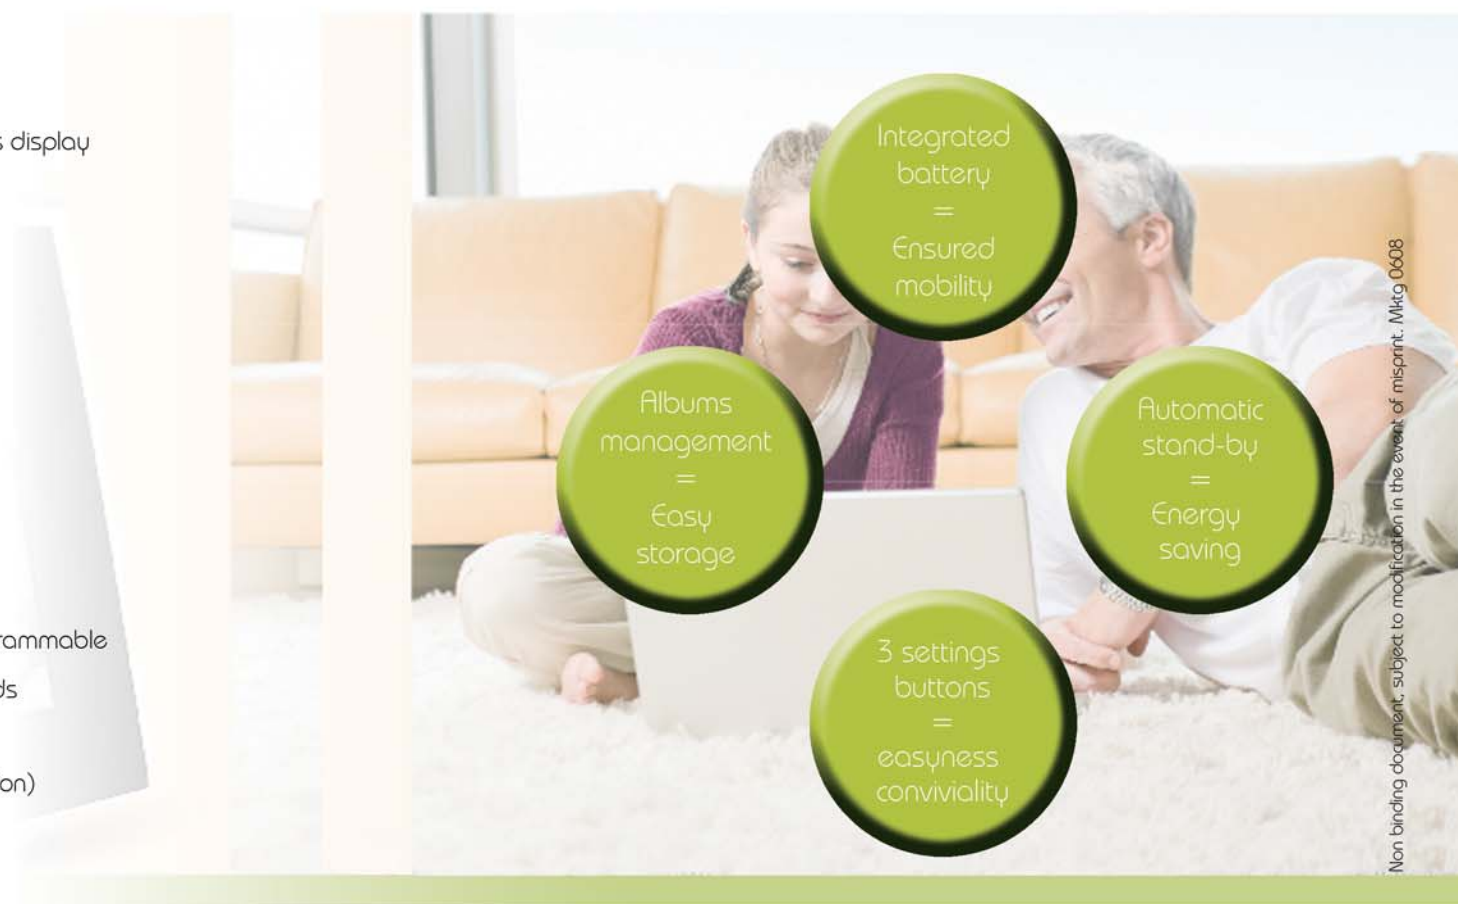

8”

Sofamily

DIGITAL PHOTO FRAME VIA PHONE LINE

- Integrated rechargeable battery
Ensured mobility, my frame is also a photo album which is passed around
- Only 3 settings buttons
Easy to use
- Black gloss finish
A plain and undutted design
- One slide show each day
*on the website **kizola.com***

CREATE, SEND, SHARE AN EMOTION

TELEFUNKEN

The best moments of your life!

8"

Sofamily

DIGITAL PHOTO FRAME VIA PHONE LINE

- Model: DPF 8013
- Product: Digital photo frame 8 inches display
- Resolution: 800x600 pixels
- Image ratio: 4 : 3
- Compatibility: JPEG
- Built-in memory storage: up to 200 photos
- 3 languages menu: English, German, French
- Battery: Lithium-Ion
- Battery range: More than 1h30
- Phone connection: Classic phone plug
- Brightness setting: in the menu
- Settings buttons: 3
- Stand-by: Automatic in the dark, programmable
- Compatibility: USB keys, SD/MMC, MS cards
- Size: 232x190x33 mm
- Weight: 620g (without docking station)