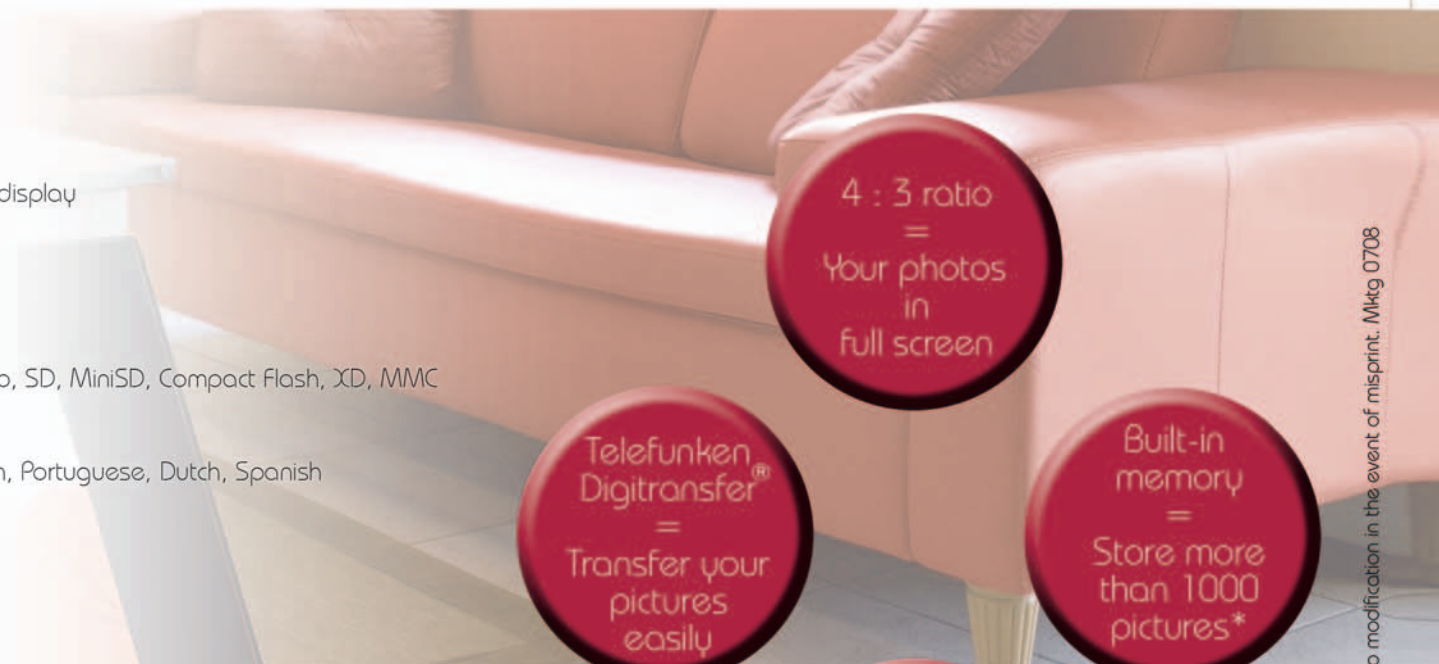

\*Photos sized in 800x600, average compression

**TELEFUNKEN**

*The best moments of your life!*

4 : 3 ratio  
=  
Your photos  
in  
full screen

Telefunken  
Digitransfer®  
=  
Transfer your  
pictures  
easily

Built-in  
memory  
=  
Store more  
than 1000  
pictures\*

Magic  
window  
=  
Enjoy your  
pictures  
differently