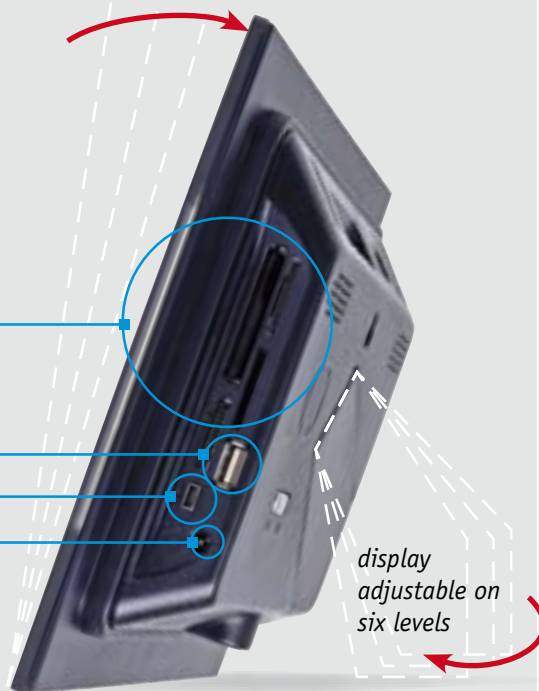

Remote control

Memory card reader

USB Port

Mini USB Port

Plug

Compatible cards

Gencod : 3760009144545

display adjustable on six levels