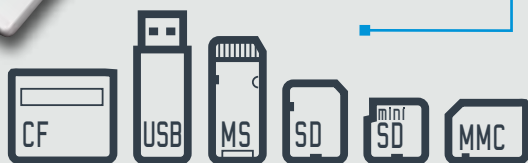

Remote control

Memory card reader

USB Port

Mini USB Port

Plug

Compatible cards

Gencod : 3760009144545

display adjustable on six levels