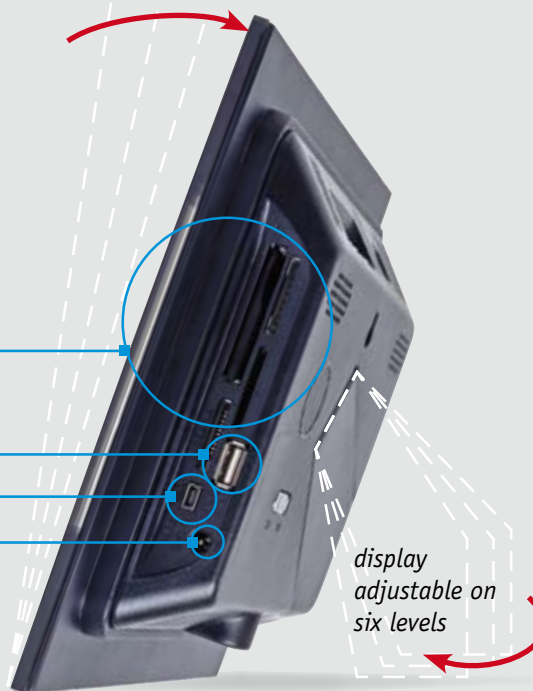

display adjustable on six levels

In compliance with the RoHS directive

SOPEG – Siège social: Parc BUROSPACE 2 - Route de Gisy - BP24 - 91531 BIEVRES Cedex France - Tél. 33 (0)1 60 13 08 88 - Fax 33 (0)1 60 13 13 38 - Email: info@sopeg.fr

Distributed by

TELEFUNKEN

The best moments of your life!

www.telefunken-digicadre.fr