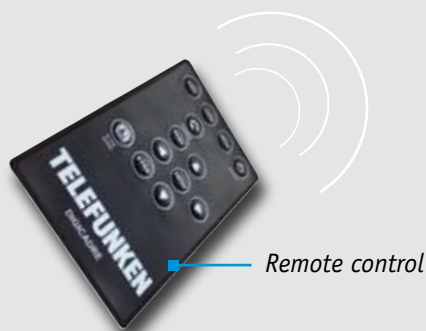

▣ *Card reader and USB ports:*

View your pictures very simply

Thanks to the different slots, the Digiframe is very easy to use: insert your memory card, turn on the frame and that's it! You can also directly connect your digital camera or your computer to the Digiframe via its two USB ports.

▣ *Magic Window:*

View up to 4 pictures at the same time!

Thanks to the Magic window function, the display can be divided into several parts, allowing you to watch two, three, or four pictures at the same time.

Compatible with all memory cards!*

TELEFUNKEN

The best moments of your life!

JPEG

Memory
128 Mb

USB

www.telefunken-digicadre.fr

Digiframe

Digital photo frame

Model reference: **DPF11301**

Technical features:

- 11.3" LCD display
- Magic Window function
- Adjustable Slide Show Speed and effects
- Resolution : 800 x 480 pixels
- Compatible with JPEG
- *Compatible cards : Memory Stick, Memory Stick Duo, Memory Stick Pro, Memory Stick Pro Duo, SD, Compact Flash, MMC and USB Flash Drives.
- 128 MB internal memory
- Dimensions : 351 x 254 x 60 mm
- USB connexion