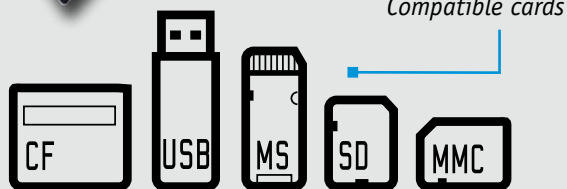

▣ *Magic Window:*

View up to 4 pictures at the same time!

Thanks to the Magic window function, the display can be divided into several parts, allowing you to watch two, three, or four pictures at the same time.

Compatible with all memory cards!*

TELEFUNKEN

The best moments of your life!

JPEG

Memory
128 Mb

USB

www.telefunken-digicadre.fr

Digiframe

Digital photo frame

Model reference: **DPF11301**

Technical features:

- 11.3" LCD display
- Magic Window function
- Adjustable Slide Show Speed and effects
- Resolution : 800 x 480 pixels
- Compatible with JPEG
- *Compatible cards : Memory Stick, Memory Stick Duo, Memory Stick Pro, Memory Stick Pro Duo, SD, Compact Flash, MMC and USB Flash Drives.
- 128 MB internal memory
- Dimensions : 351 x 254 x 60 mm
- USB connexion